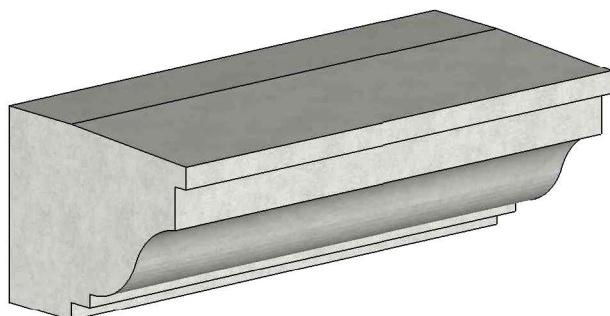

EMAIL: info@monarchartstone.co.uk
TEL: 01484 719226
Website: www.monarchartstone.co.uk

MONARCH ART STONE

STANDARD LENGTH IS 600mm

OTHER SIZES ARE AVAILABLE ON REQUEST

LIFTING SOCKETS AVAILABLE AT EXTRA COST

ALSO AVAILABLE AS INTERNAL & EXTERNAL RETURNS

Cornice ref.1

Cornice ref.2

TITLE: Cornice