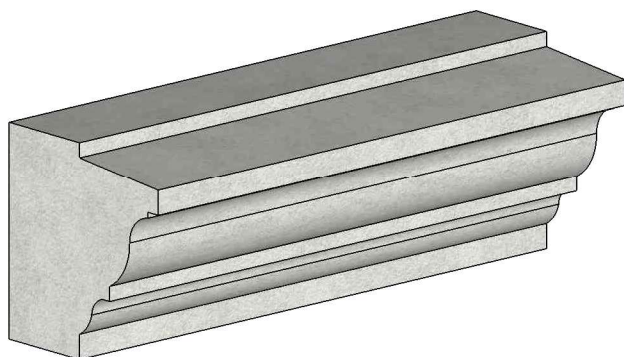

EMAIL: info@monarchartstone.co.uk
TEL: 01484 719226
Website: www.monarchartstone.co.uk

MONARCH ART STONE

STANDARD LENGTH IS 600mm

OTHER SIZES ARE AVAILABLE ON REQUEST

LIFTING SOCKETS AVAILABLE AT EXTRA COST

ALSO AVAILABLE AS INTERNAL & EXTERNAL RETURNS

Cornice ref.1

Cornice ref.2

TITLE: Cornice