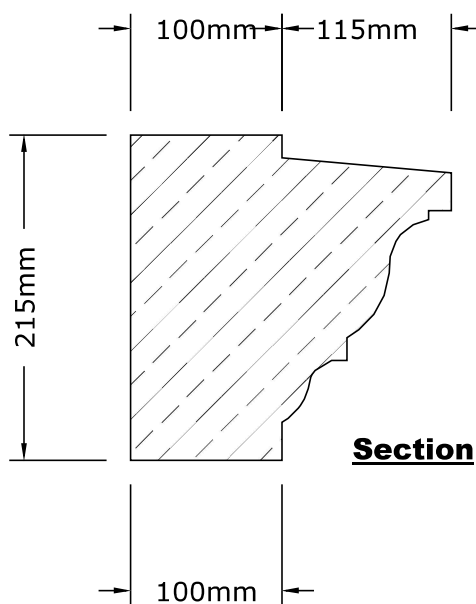

EMAIL: info@monarchartstone.co.uk
TEL: 01484 719226
Website: www.monarchartstone.co.uk

MONARCH ART STONE

STANDARD LENGTH IS 600mm

OTHER SIZES ARE AVAILABLE ON REQUEST

LIFTING SOCKETS AVAILABLE AT EXTRA COST

ALSO AVAILABLE AS INTERNAL & EXTERNAL RETURNS

Cornice ref.1