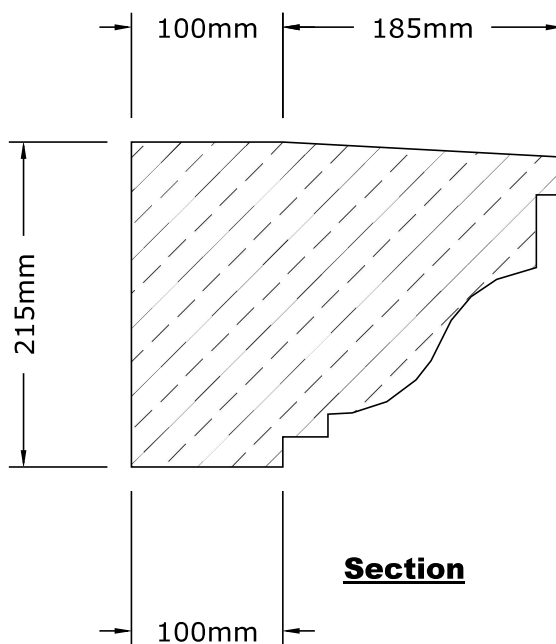

Cornice ref.2