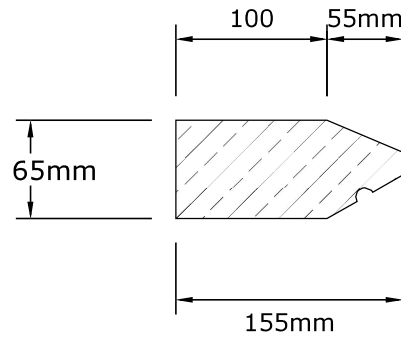

EMAIL: info@monarchartstone.co.uk
TEL: 01484 719226
Website: www.monarchartstone.co.uk

MONARCH ART STONE

LM1 (19kg/m)

LM2 (35kg/m)

TITLE: Label Mould

© Monarch Art Stone Ltd not to be copied or used with out prior consent