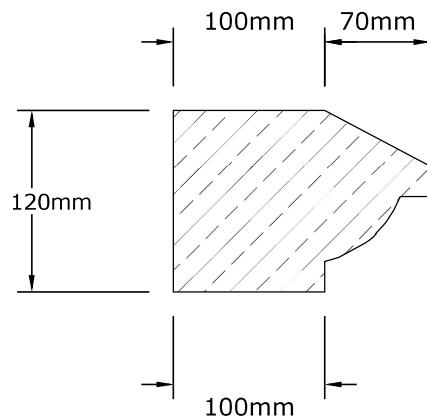

EMAIL: info@monarchartstone.co.uk
TEL: 01484 719226
Website: www.monarchartstone.co.uk

MONARCH ART STONE

LM1 (19kg/m)

LM2 (35kg/m)

TITLE: Label Mould

© Monarch Art Stone Ltd not to be copied or used with out prior consent