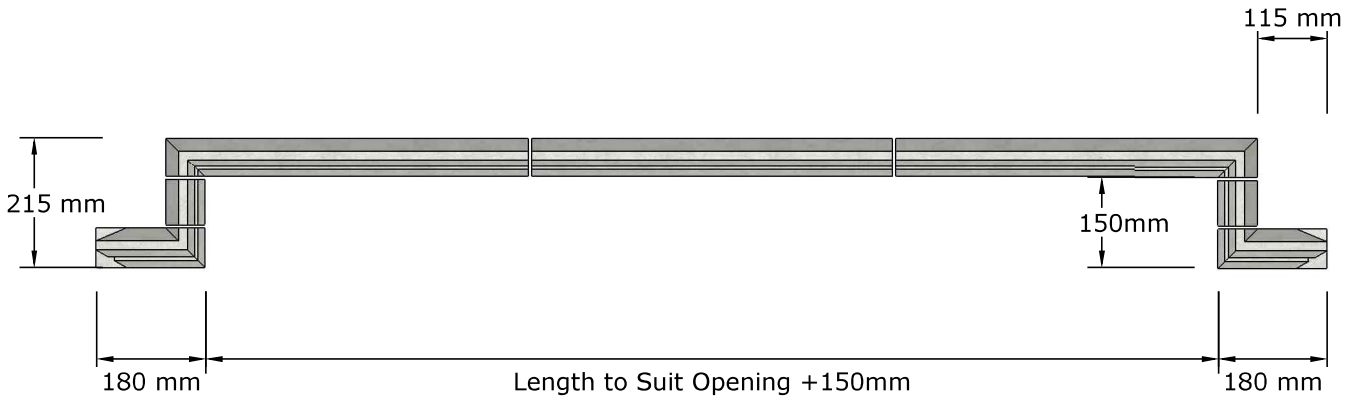

EMAIL: info@monarchartstone.co.uk
TEL: 01484 719226
Website: www.monarchartstone.co.uk

MONARCH ART STONE

LM1 (19kg/m)

LM2 (35kg/m)

TITLE: Label Mould

© Monarch Art Stone Ltd not to be copied or used with out prior consent