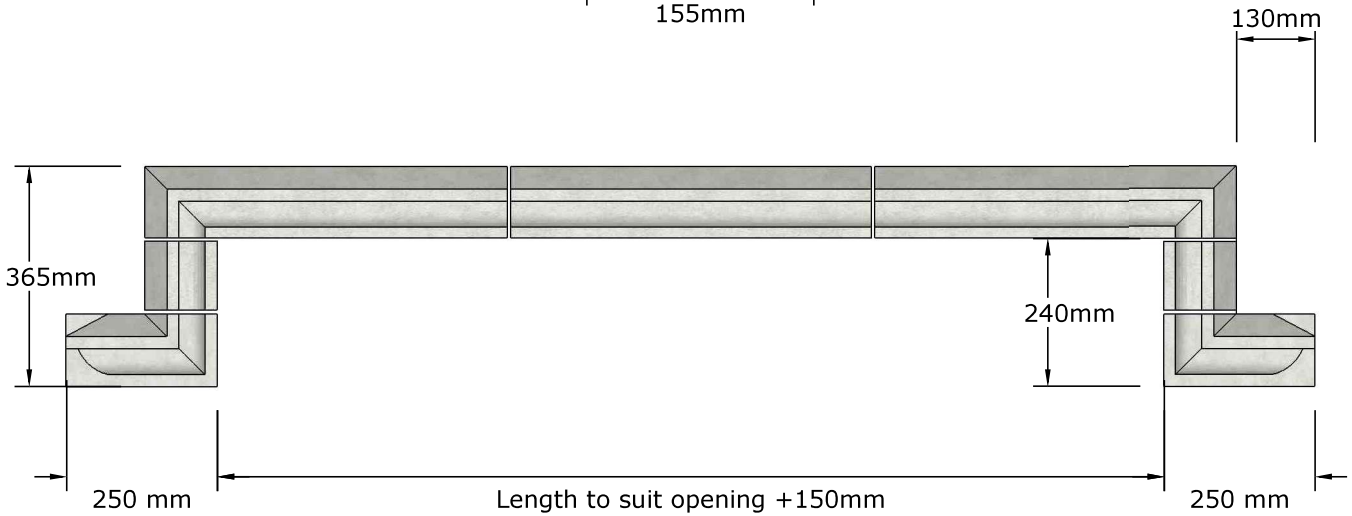

EMAIL: info@monarchartstone.co.uk
TEL: 01484 719226
Website: www.monarchartstone.co.uk

MONARCH ART STONE

LM1 (19kg/m)

LM2 (35kg/m)

TITLE: Label Mould

© Monarch Art Stone Ltd not to be copied or used with out prior consent